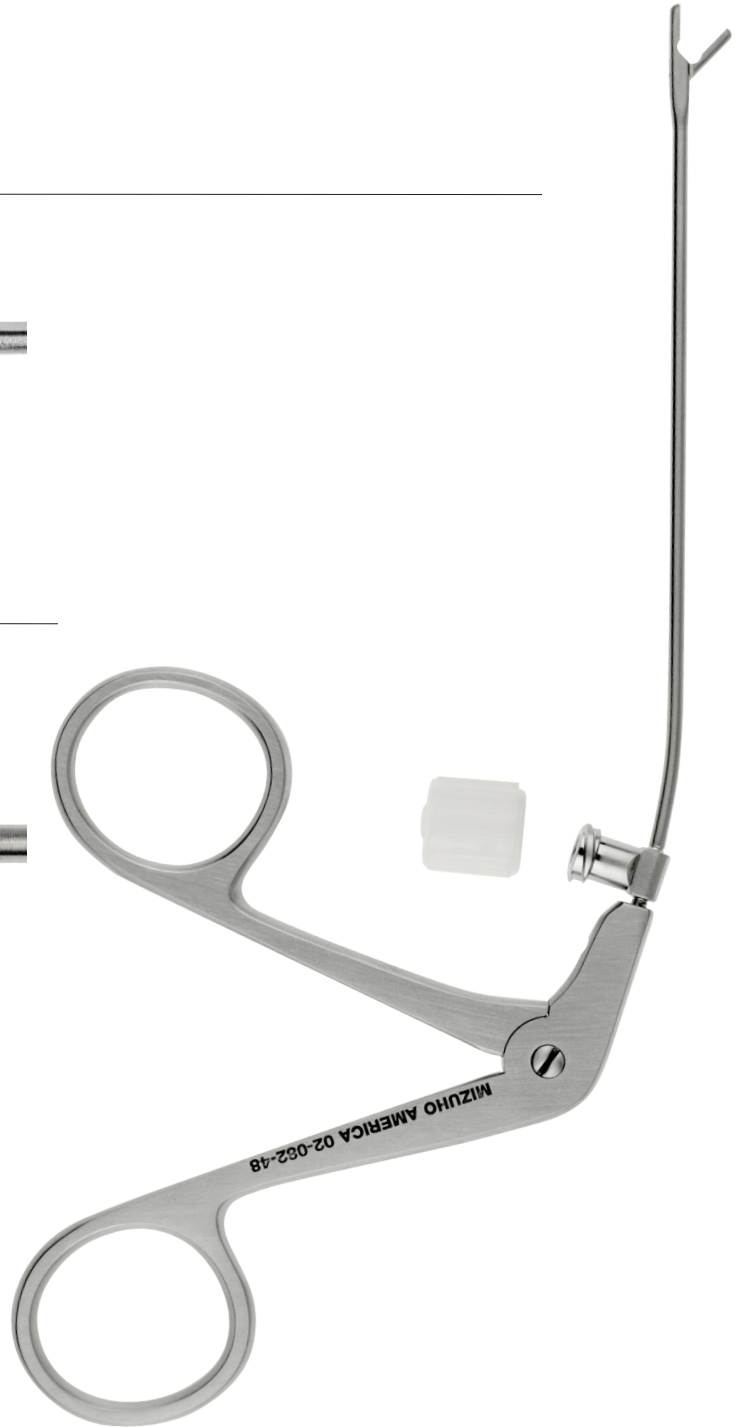

### KELLY KEYHOLE DECKER RONGEUR

WL: 11 cm  
Tip Size: 2 mm  
Round Cup  
Straight  
02-082-47

SI:12-1

*Shown right at 100% scale.  
Details shown larger.*

For Ordering information contact your Sales Rep or Mizuho America at 800-699-CLIP (2547)

©Mizuho America, ABPM 005, Rev A, Effective Date 09/28/2018

DECKER RONGEUR

SI:12-2

KELLY KEYHOLE  
DECKER RONGEUR

WL: 11 cm

Tip Size: 2 x 5 mm

Oval Cup

Straight

02-082-48

KELLY KEYHOLE  
DECKER RONGEUR

WL: 11 cm

Tip Size: 2 x 5 mm

Oval Cup

45° Up

02-082-49

*Shown right at 100% scale.*